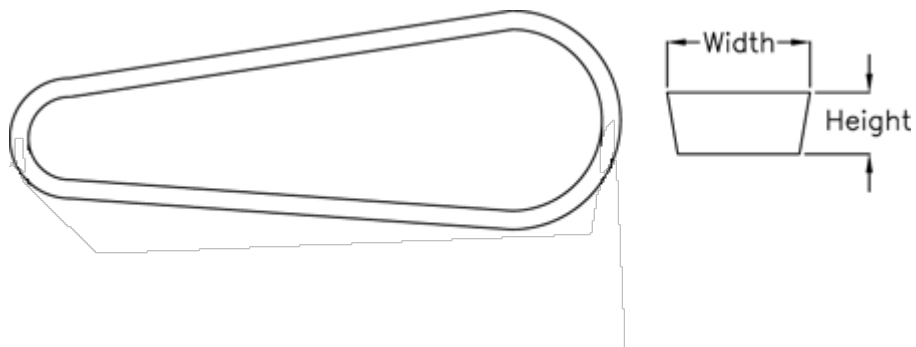

Data Sheet

Article number: 601980210024

Description: Gates Multispeed V-belt W20 (21 mm)-1000

Measures

Angle	= 26 grader
Datum Llength	= 1000
Height	= 7
Length inside	= 970
Outer length	= 1014
Type	= W20
Width	= 21